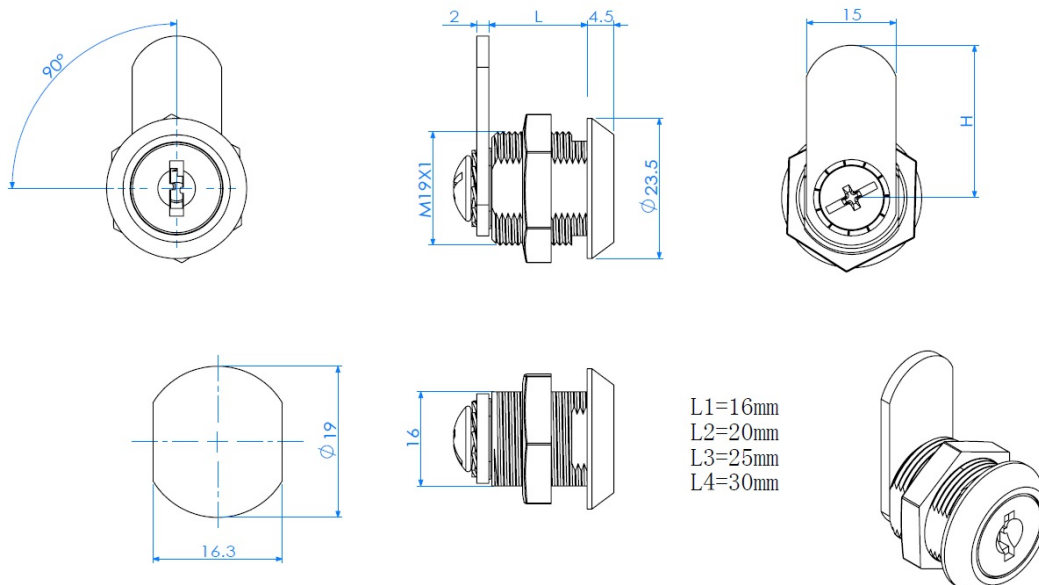

PRODUCT SHEET

Description:

Cam Lock 1920, CPL, W/Key Retention, 5 x MK SISO, Cam No. A52 90DG, Key To Differ, Metal Clip Mounting, Cam Mounted 12, O'Clock In Open & 9 O'Clock In Closed Position

Item number:

14.04.488-9

Units	Box	Carton	HS Code	Barcode
Pcs.	40	400	8301300000	
				5704866041911

SISO A/S

Mileparken 11
DK-2740 Skovlunde
Denmark
VAT: DK 24786013

Phone +45 45 830 900

www.siso.dk
siso@siso.dk

Danske Bank
Nytorv Branch
Copenhagen
SWIFT: DABADKKK

Account no.
4180 3112 112936
IBAN Account
DK7230003112112936